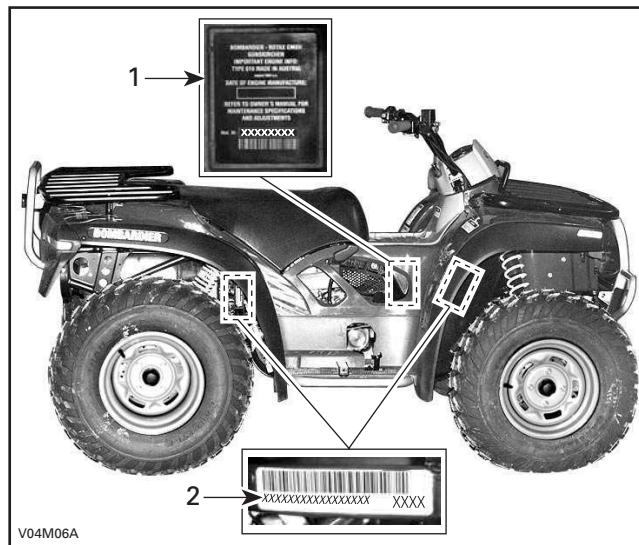

INTRODUCTION

INTRODUCTION

This *Shop Manual* covers the following Bombardier made 2003 ATVs:

Models

Quest™ 500 2 x 4 (blue).....	7541
Quest™ 500 2 x 4 (camo).....	7714
Quest™ 500 2 x 4 (green).....	7542
Quest™ 500 2 x 4 (red).....	7585
Quest™ 500 2 x 4 (blue, international)	7548
Quest™ 500 2 x 4 (red, international)	7586
Quest™ 500 4 x 4 (green).....	7540
Quest™ 500 4 x 4 (camo).....	7713
Quest™ 500 4 x 4 (red).....	7583
Quest™ 500 4 x 4 (yellow)	7724
Quest™ 500 4 x 4 (blue, international)	7546
Quest™ 500 4 x 4 (red, international)	7584
Quest™ 650 (camo).....	7582
Quest™ 650 (green).....	7537
Quest™ 650 (red).....	7580
Quest™ 650 (yellow)	7723
Quest™ 650 (blue, international)	7543
Quest™ 650 (red, international)	7581
Quest™ 650 (yellow, international).....	7730
Quest™ 650 XT (camo)	7727
Quest™ 650 XT (green).....	7715
Quest™ 650 XT (yellow)	7538
Quest™ 650 XT (yellow, international).....	7545
Traxter™ (green)	7560
Traxter™ (red).....	7562
Traxter™ (yellow)	7561
Traxter™ (green, international).....	7566
Traxter™ (red, international).....	7568
Traxter™ (yellow, international)	7567
Traxter™ XL (green).....	7565
Traxter™ XL (green, international)	7571

1. Model number

VEHICLE AND ENGINE SERIAL NUMBER LOCATION

Quest Series

1. Engine
2. Vehicle