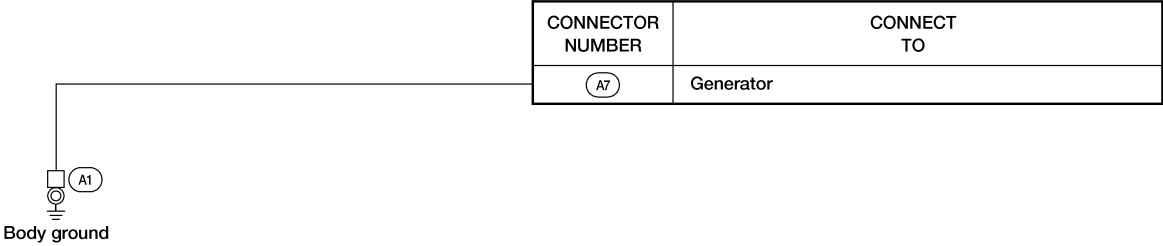

GROUND

Ground Distribution (Cont'd)

GENERATOR HARNESS VG33E

NGEL0171S03

NGEL0171S0301

Body ground

CONNECTOR NUMBER	CONNECT TO
A7	Generator

AEL697C